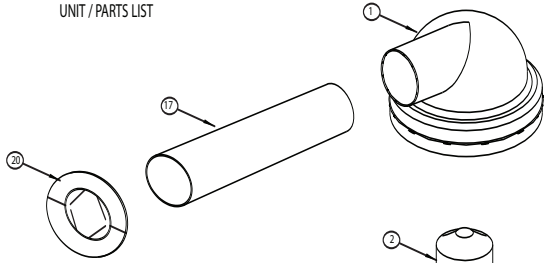

707U Parts List

UNIT / PARTS LIST

REF. NO.	DESCRIPTION	707U Assembly P/N 35686-001C	707U-UK Assembly P/N 35686-002C
1	Discharge Dome	40	40
2	Motor Cover	252413-001	252413-001
3	Retainer Clip (4)	19	19
4	Motor Base	352728-001	352728-001
5	Diffusing Screen	45	45
6	Impeller	D-9P	D-9P
7	Set Screw, Cup	M3	M3
8	Impeller Pump, Molded	8A	8A
9	Vibration Dampener	90	90
10	Center Pan	35P	35P
11	Center Pan Support (4)	23	23
12	Drip Tube (2)	27	27
13	Speed Clip (2)	37	37
14	Float & Valve Assembly	92P	92P
15	Motor 115V	252596-001	-
15A	Motor 220V	-	252596-002
16	Mounting Bracket	186	186
17	Extension Nozzle	53	53
18	Humidistat (not shown)	352680-002C	352680-002C
19	Saddle Valve, Self-Tapping (not shown)	IN-25T	IN-25T
20	Bezel	54	54
21	Junction Box	175	175
22	Junction Box Cover	177-00	177-00
23	Adapter Plate	253122-001	253122-001
24	Grounding Plate	250867-001	-
25	Nomex Insulator	-	152619-001
26	Terminal Block Mounting Plate	-	252846-001
27	Terminal Block	-	348341-003