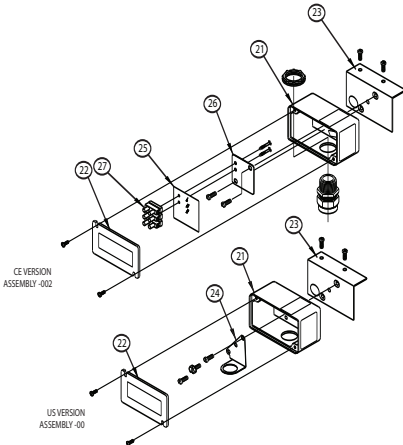

707U Parts List

UNIT / PARTS LIST

REF. NO.	DESCRIPTION	707U Assembly P/N 35686-001C	707U-UK Assembly P/N 35686-002C
1	Discharge Dome	40	40
2	Motor Cover	252413-001	252413-001
3	Retainer Clip (4)	19	19
4	Motor Base	352728-001	352728-001
5	Diffusing Screen	45	45
6	Impeller	D-9P	D-9P
7	Set Screw, Cup	M3	M3
8	Impeller Pump, Molded	8A	8A
9	Vibration Dampener	90	90
10	Center Pan	35P	35P
11	Center Pan Support (4)	23	23
12	Drip Tube (2)	27	27
13	Speed Clip (2)	37	37
14	Float & Valve Assembly	92P	92P
15	Motor 115V	252596-001	-
15A	Motor 220V	-	252596-002
16	Mounting Bracket	186	186
17	Extension Nozzle	53	53
18	Humidistat (not shown)	352680-002C	352680-002C
19	Saddle Valve, Self-Tapping (not shown)	IN-25T	IN-25T
20	Bezel	54	54
21	Junction Box	175	175
22	Junction Box Cover	177-00	177-00
23	Adapter Plate	253122-001	253122-001
24	Grounding Plate	250867-001	-
25	Nomex Insulator	-	152619-001
26	Terminal Block Mounting Plate	-	252846-001
27	Terminal Block	-	348341-003