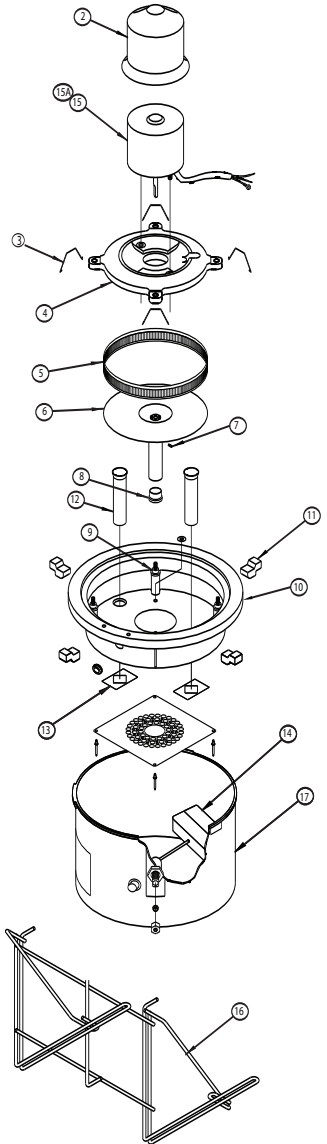

707U Parts List

UNIT / PARTS LIST

REF. NO.	DESCRIPTION	707U Assembly P/N 35686-001C	707U-UK Assembly P/N 35686-002C
1	Discharge Dome	40	40
2	Motor Cover	252413-001	252413-001
3	Retainer Clip (4)	19	19
4	Motor Base	352728-001	352728-001
5	Diffusing Screen	45	45
6	Impeller	D-9P	D-9P
7	Set Screw, Cup	M3	M3
8	Impeller Pump, Molded	8A	8A
9	Vibration Dampener	90	90
10	Center Pan	35P	35P
11	Center Pan Support (4)	23	23
12	Drip Tube (2)	27	27
13	Speed Clip (2)	37	37
14	Float & Valve Assembly	92P	92P
15	Motor 115V	252596-001	-
15A	Motor 220V	-	252596-002
16	Mounting Bracket	186	186
17	Extension Nozzle	53	53
18	Humidistat (not shown)	352680-002C	352680-002C
19	Saddle Valve, Self-Tapping (not shown)	IN-25T	IN-25T
20	Bezel	54	54
21	Junction Box	175	175
22	Junction Box Cover	177-00	177-00
23	Adapter Plate	253122-001	253122-001
24	Grounding Plate	250867-001	-
25	Nomex Insulator	-	152619-001
26	Terminal Block Mounting Plate	-	252846-001
27	Terminal Block	-	348341-003